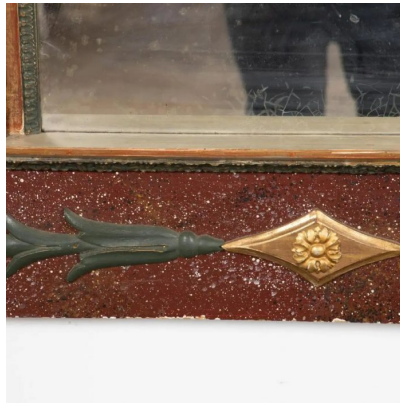

Sold As: Set of 2
Materials and Techniques: Giltwood, Marble, Mirror, Painted,
Period: Early 19th Century
Date of Manufacture: 1820-1835

Condition
Good

Wear consistent with age and use. chips here and there. original surfaces.

Seller Location
Essex, MA

SKU: PL864525553322 | **Categories:** [Console and Mirror](#), [Home Accessories](#) | **Tags:** [Console Mirror](#)

GALLERY IMAGES