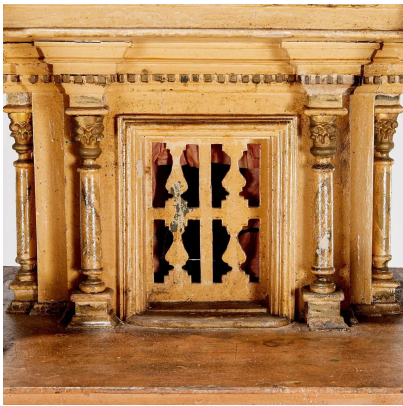

Materials and Techniques: Pine,Hand-Carved,Hand-Painted

Place of Origin: Italy

Period: 19th Century

Date of Manufacture: 1880

Condition: Good

Wear consistent with age and use. Minor losses. Some warping of bottom, chips, flaking. But retains all original surfaces.

SKU: PL864548924642 | **Categories:** [Architectural Elements](#), [Art](#) |

GALLERY IMAGES