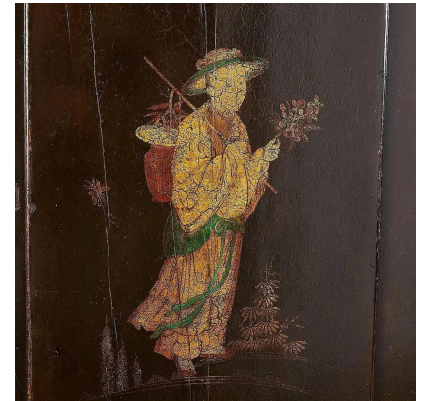

Style: Queen Anne (Of the Period)
Materials and Techniques: Hardwood, Japanned
Place of Origin: England
Period: Early 18th Century
Date of Manufacture: 1730
Condition: Good

Repaired: Minor inpainting. Wear consistent with age and use. Shows some shrinkage. Wear to original Japanning though remarkably intact.

SKU: PL864547590442 | **Categories:** [Breakfront Bookcase](#), [Case Pieces](#), [Secretaries](#) |

GALLERY IMAGES