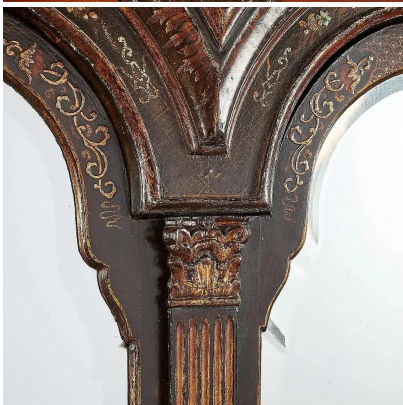

Style: Queen Anne (Of the Period)
Materials and Techniques: Hardwood, Japanned
Place of Origin: England
Period: Early 18th Century
Date of Manufacture: 1730
Condition: Good

Repaired: Minor inpainting. Wear consistent with age and use. Shows some shrinkage. Wear to original Japanning though remarkably intact.

SKU: PL864547590442 | **Categories:** [Breakfront Bookcase](#), [Case Pieces](#), [Secretaries](#) |

GALLERY IMAGES