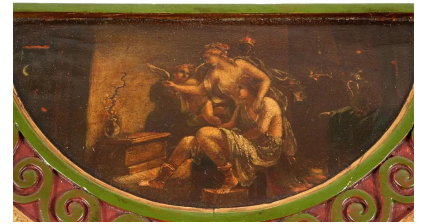

Date of Manufacture: 1790

Condition: Good

Repaired: Brackets added to stabilize legs. Wear consistent with age and use. Some inpainting.
Decoration original as is finish. Legs show traces of gilding now rubbed.

SKU: PL864536097622 | **Categories:** [Console Tables](#), [Tables](#) | **Tags:** [Console Tables](#)

GALLERY IMAGES

ADDITIONAL INFORMATION