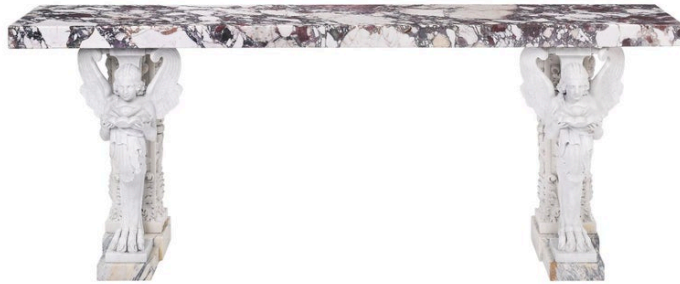

## NEOCLASSICAL CARVED WHITE AND BRÈCHE VIOLETTE MARBLE CONSOLE

**\$22,500.00**

ABOUT

A large carved marble and breche violette topped console table. Free standing with winged figural supports holding a shell and beautiful marble top. Provenance: Sotheby's Private Collections Sale, April 2015.

### **Dimensions**

Height: 34 in. (86.36 cm)

Width: 90 in. (228.6 cm)

Depth: 17.75 in. (45.09 cm)

Style: Neoclassical (Of the Period)

Materials and Techniques: Breccia Marble, Statuary Marble  
Place of Origin: Italy  
Period: Mid-20th Century  
Date of Manufacture: 1930-1950

Condition  
Good  
Wear consistent with age and use.

Seller Location  
Essex, MA

**SKU:** PL864523140922 | **Categories:** [Console Tables](#), [Tables](#) | **Tags:** [Console Tables](#)