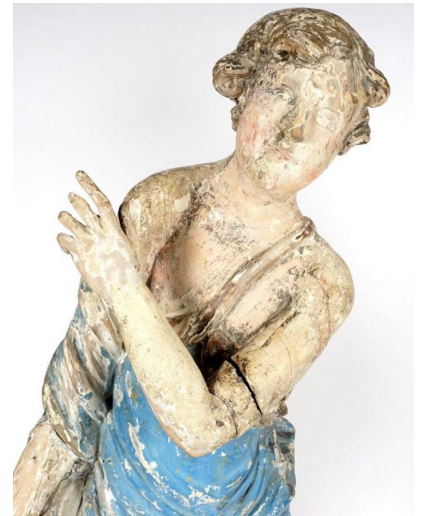

Materials and Techniques: Polychromed, Wood
Place of Origin: Italy
Period: Late 17th Century
Date of Manufacture: 1680-1710

Condition
Good
Minor losses. As found.

Seller Location
Essex, MA

SKU: PL864523034452 | **Categories:** [Art](#), [Sculptures](#) | **Tags:** [Angel Figures](#)

GALLERY IMAGES