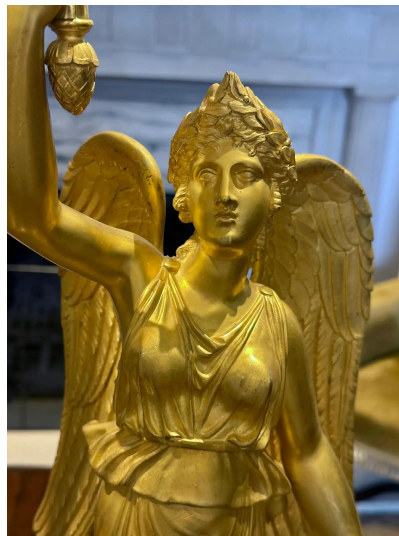

PAIR OF 19TH CENTURY SWEDISH EMPIRE ORMOLU AND MARBLE WINGED VICTORY CANDELABRA

\$12,800.00

Pair of Grand Gilt Bronze and Marble Empire Candelabra. Each with a Winged Victory Holding a four arm trumpeted candleholder. Period Early 19th Century and we believe these to be Swedish or Baltic in origin. Original white and red marble plinths adorned with Apollo masks and Roman Soldier profiles. Height WITHOUT candles is 37 1/2"

Dimensions:

Height: 37.5 in (95.25 cm)

Width: 11 in (27.94 cm)

Depth: 9 in (22.86 cm)

Sold As: Set of 2
Style: Empire (Of the Period)
Materials and Techniques: Marble,Ormolu
Place of Origin: Sweden
Period: Early 19th Century
Date of Manufacture: 1820-30

Condition: Good

Wear consistent with age and use. Gold in excellent original condition. Minor flea bites to marble bases.

SKU: PL864549943812 | **Categories:** [Candelabra](#), [Lighting](#) |

GALLERY IMAGES