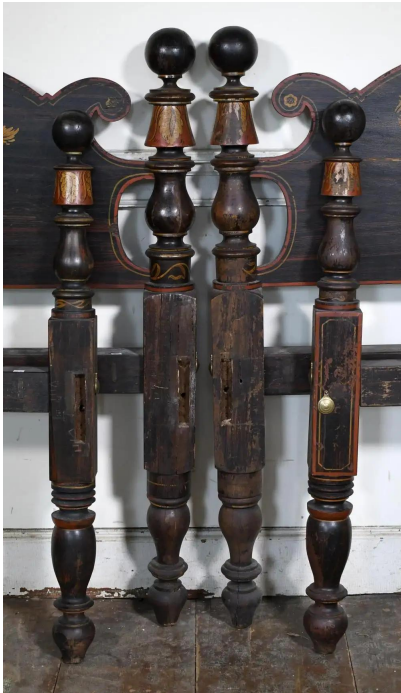

PAIR OF AMERICAN 19TH CENTURY GRAIN PAINTED CANNONBALL TWIN BEDS

\$4,800.00

ITEM DETAILS

Pair of American Federal Grain Painted and Decorated Twin Cannonball Beds. Most likely Maine. Circa 1830. Retaining original paint decoration of the Federal Period Mixed woods, maple and pine

Dimensions:

Height: 47 in (119.38 cm)

Width: 41.5 in (105.41 cm)

Depth: 41.5 in (105.41 cm)

Sold As: Set of 2

Style: Federal (Of the Period)

Materials and Techniques: Maple, Hand-Painted

Place of Origin: United States

Period: Early 19th Century

Date of Manufacture: 1830

Condition: Good

Repaired: One headboard repaired. Wear consistent with age and use. Wear to decoration.
Great decoration and patina.

SKU: PL864535575282 | **Categories:** [Beds](#) | **Tags:** [Twin Beds](#)

GALLERY IMAGES

ADDITIONAL INFORMATION