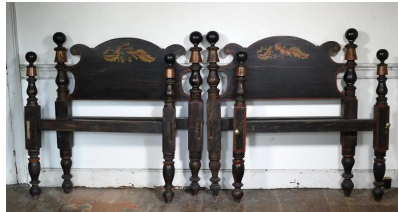

Condition: Good

Repaired: One headboard repaired. Wear consistent with age and use. Wear to decoration.
Great decoration and patina.

SKU: PL864535575282 | **Categories:** [Beds](#) | **Tags:** [Twin Beds](#)

GALLERY IMAGES

ADDITIONAL INFORMATION