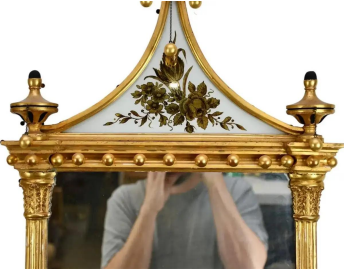

ADDITIONAL INFORMATION